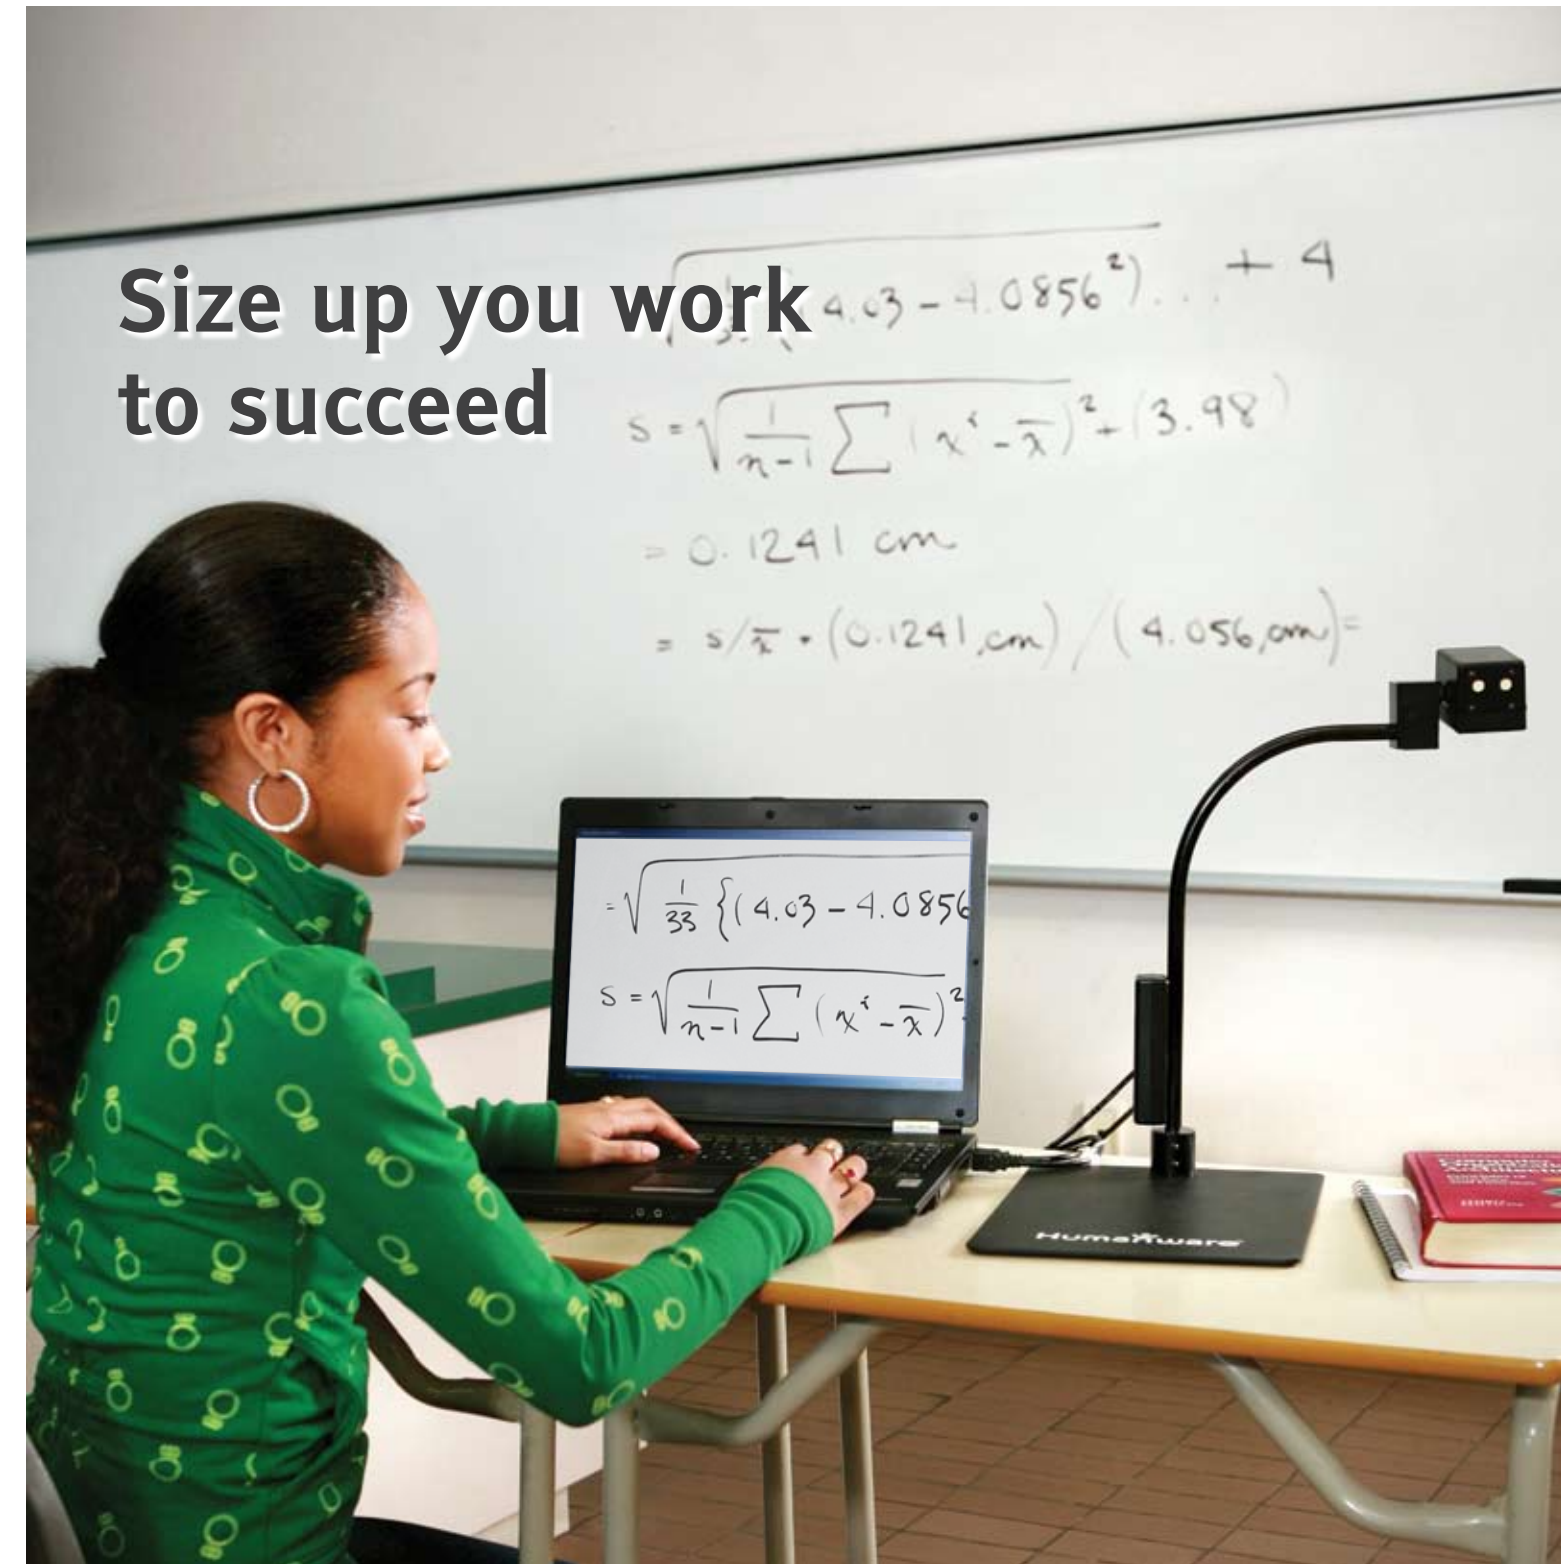

**SmartView™**  
Graduate

**Humanware™**

**Size up your work  
to succeed**

$$s = \sqrt{\frac{1}{n-1} \sum (x^i - \bar{x})^2 + (3.98)^2} + 4$$

$$= 0.1241 \text{ cm}$$

$$= s/\bar{x} = (0.1241 \text{ cm}) / (4.056 \text{ cm}) =$$

### Camera:

- Color, autofocus
- Distance and desktop mode
- Zoom control
- 360° rotation